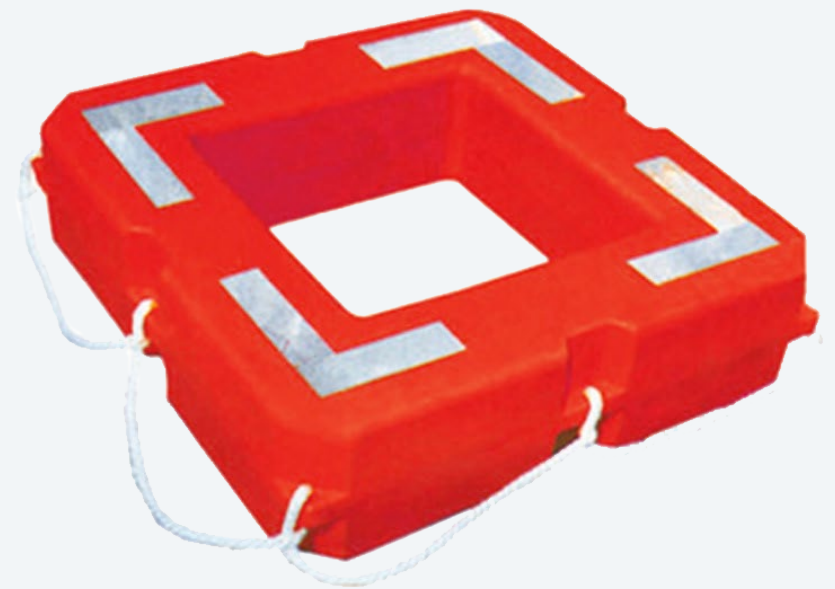

Rigid Type Liferaft

P/N 1111008

Rigid Type Life Raft

In compliance with MINISTERO DEI TRASPORTI. Fall from mt. 18.

Product	Dimensions	No. People	Weight
1111012	100x100x30H cm	12	23 KG
1111008	93x93x25H cm	8	16 KG